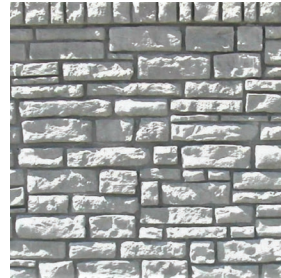

TEL / 561.277.9751
 EMAIL / INFO@3BPROTECTION.COM
 WEB / WWW.3BPROTECTION.COM
 ADDR / 364 CYPRESS DRIVE, STE. 102
 TEQUESTA, FL 33469

FORM LINERS CONT.

**ITALIAN
CORRUGATED
(ONDULATO)**

**ITALIAN
FLUTED
(SCANALATO)**

LAVA ROCK

**LEDGESTONE
#510**

**LIMESTONE
#526**

**OZARK ASHLAR
#522**

RENAISSANCE

**RUSTIC SHIPLAP
#605**

**RUSTICO
(RUSTIC BRICK &
STONE)**

**SIERRA DRYFIT
#511**

**SLATE TRIM
STONE #401**

**SPLIT FACE
BLOCK #504**

**SUMMIT
FIELDSTONE
#608**

**WATERFORD
BRICK #523**

**WOOD SHIPLAP
#525**