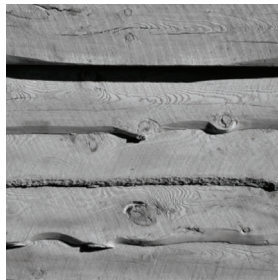

LAVA ROCK

**LEDGESTONE
#510**

**LIMESTONE
#526**

**OZARK ASHLAR
#522**

RENAISSANCE

**RUSTIC SHIPLAP
#605**

**RUSTICO
(RUSTIC BRICK &
STONE)**

**SIERRA DRYFIT
#511**

**SLATE TRIM
STONE #401**

**SPLIT FACE
BLOCK #504**

**SUMMIT
FIELDSTONE
#608**

**WATERFORD
BRICK #523**

**WOOD SHIPLAP
#525**